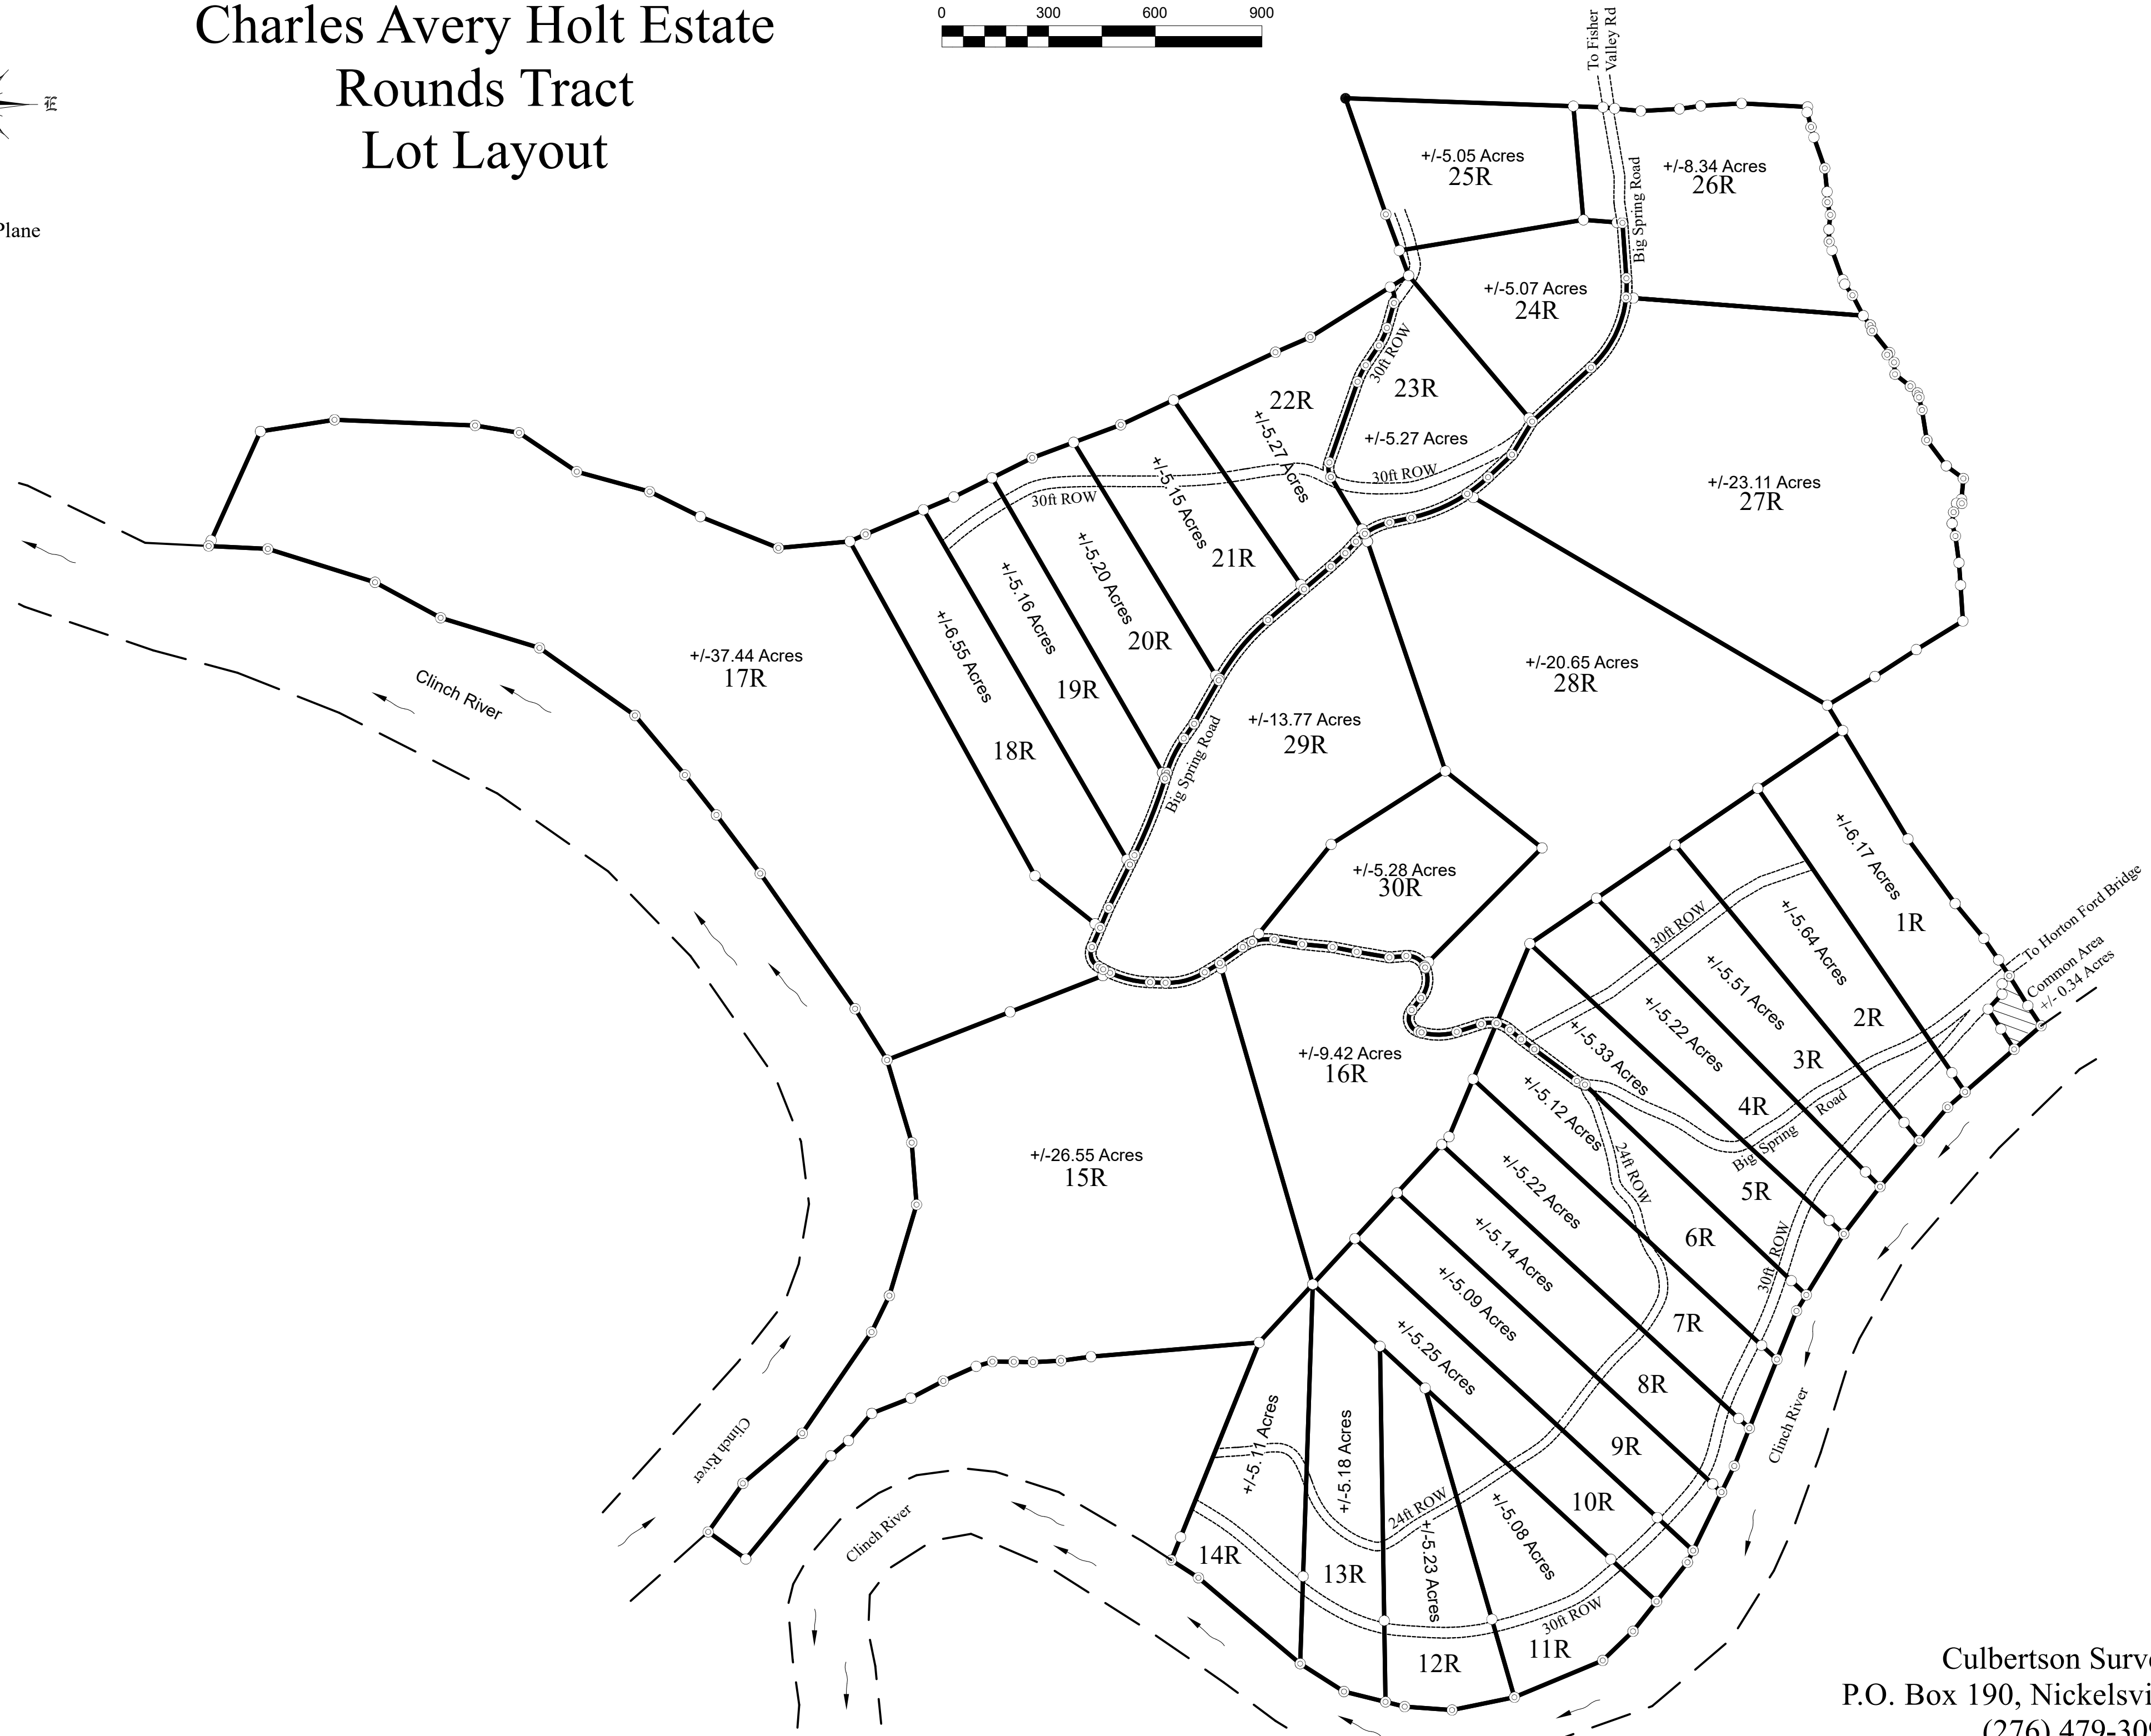

Charles Avery Holt Estate Rounds Tract Lot Layout

Culbertson Surveying
P.O. Box 190, Nickelsville VA 24271
(276) 479-3093
cubsurvey4u@gmail.com